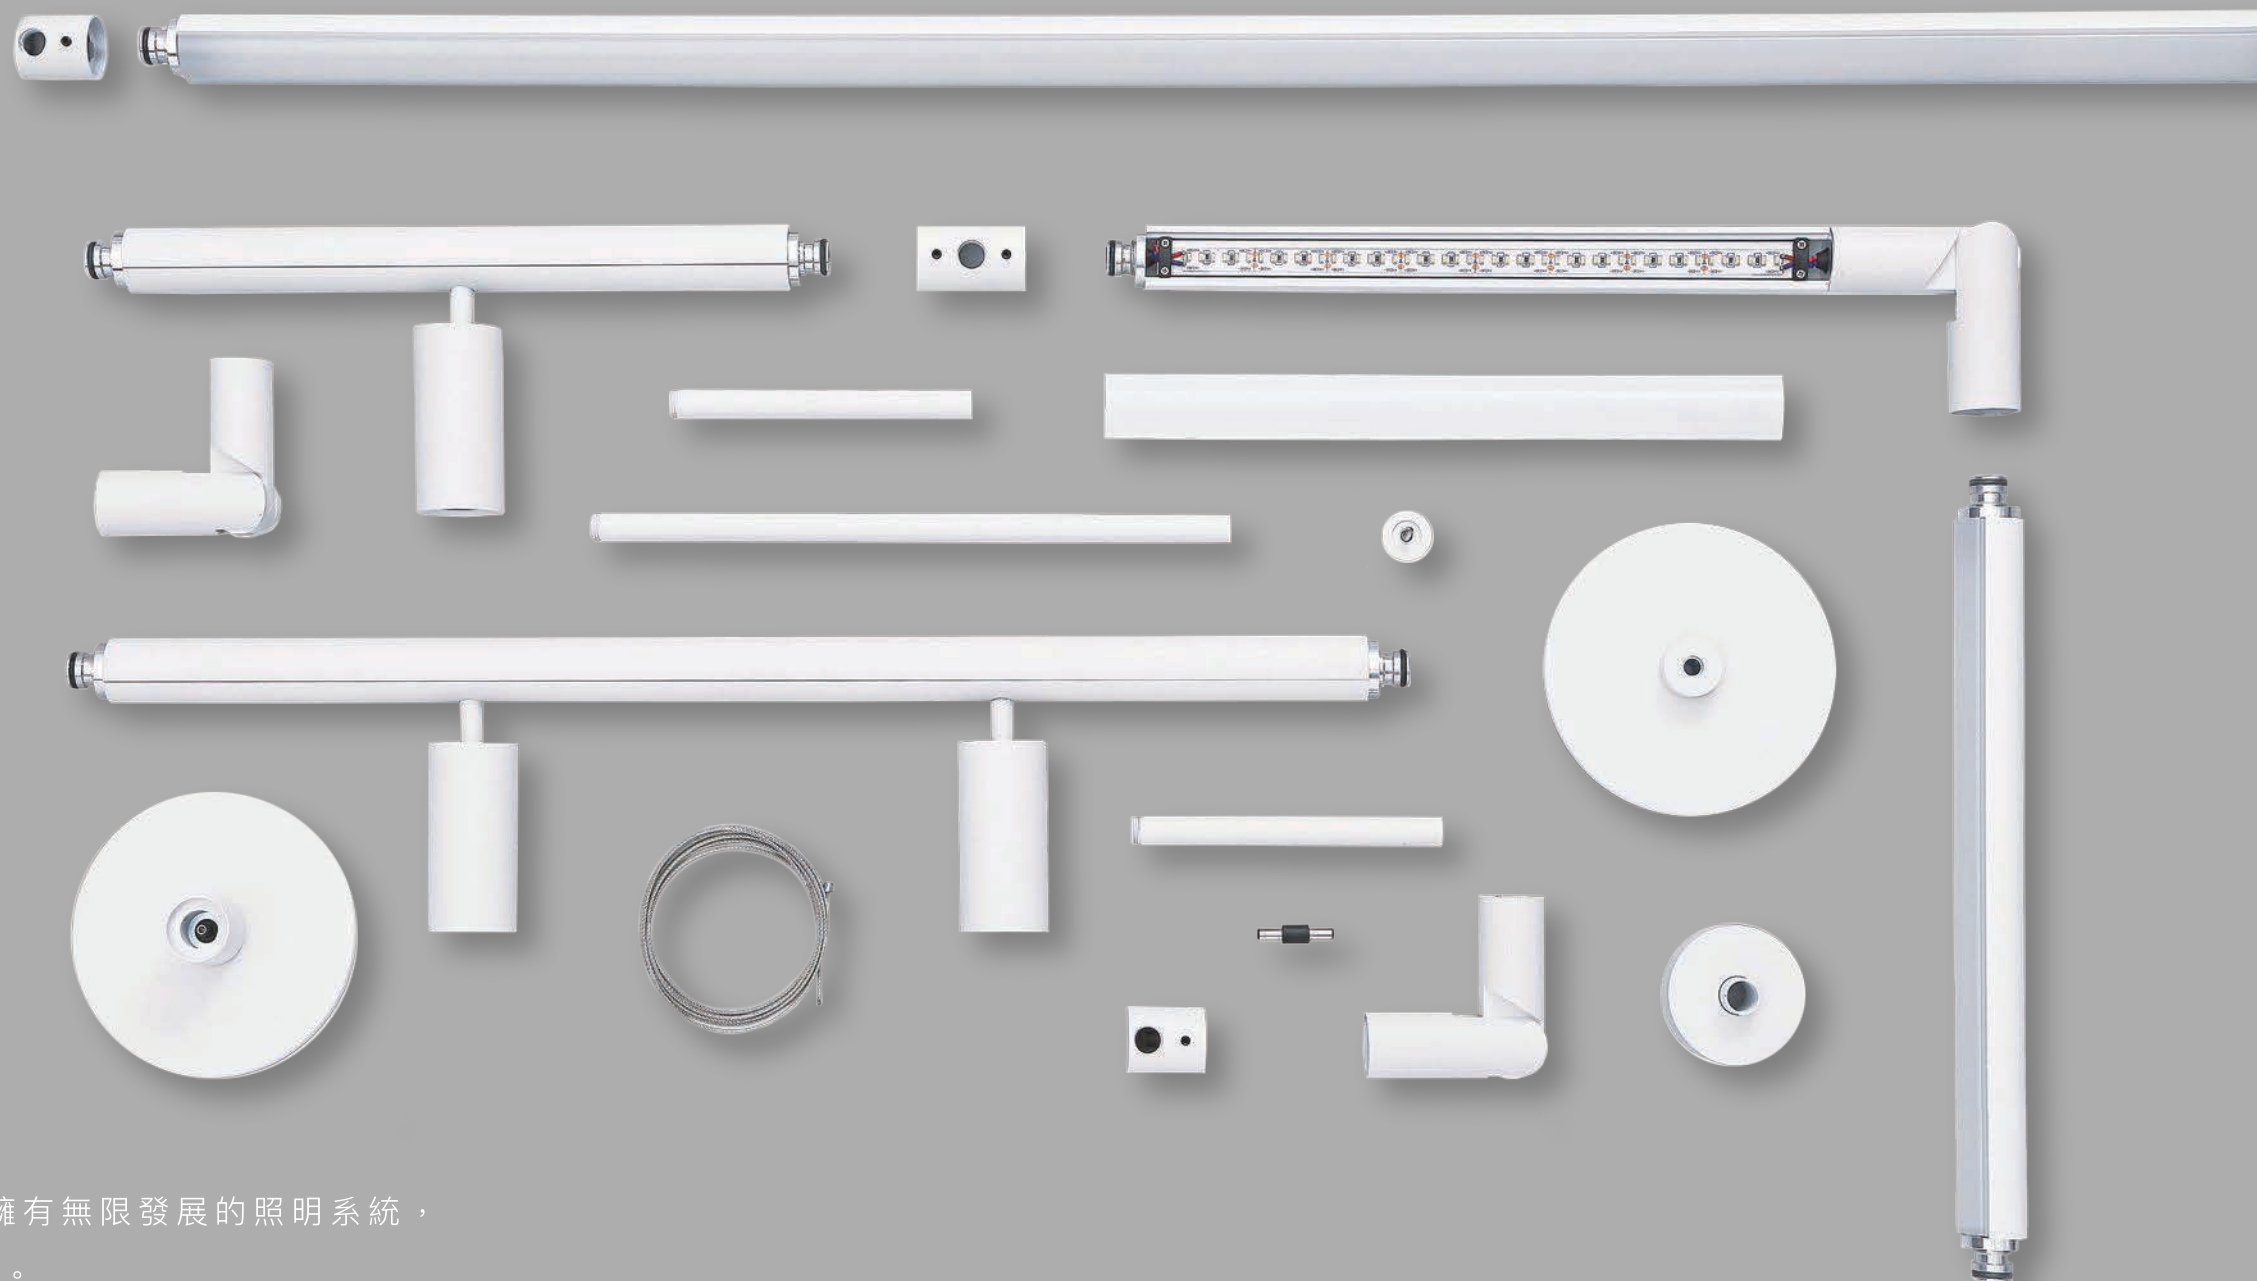

CUSTOMIZATION

獨家訂製

Slimliter是一個獨一無二，擁有無限發展的照明系統，
不局限於一般基本設置和配件。

沒有墨守成規，可設計成各類形狀、高低組合的3D視覺效果

歡迎設計師、業主和使用者打造屬於自己的獨有燈型，創造您的驚艷空間。